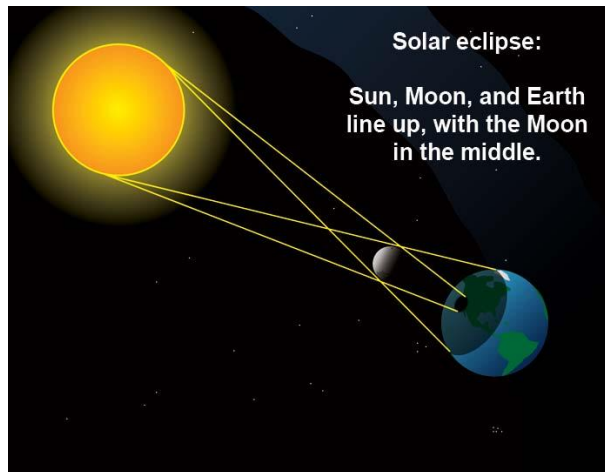

Visionary Change

Laurel Ann Browne, Clairvoyant – Integrative Astrologer 512-943-0777

"The Great American Eclipse!" ACROSS THE

USA 2017 AUGUST

How many states does the total eclipse touch? How will this influence you personally? What does it mean?

"Nothing can be sworn impossible since Zeus made night during mid-day, hiding the light of the shining Sun."
-
Archilochus
648 BC

August 21, 2017

A total solar eclipse will track from the Pacific coast to the Atlantic. The shadow of the moon will begin over Oregon and move east to Idaho, Montana, Wyoming, Nebraska, Kansas, Missouri, Illinois, Kentucky, Tennessee, Georgia, and South Carolina. Totality will begin over the US in Newport, OR at 10:16 PDT and will end near Charleston, SC at 11:48 PDT. A partial solar eclipse will be viewable over the rest of the US. Totality will track directly across north central Oregon. At the center of totality, the moon will block out the sun completely for approximately 2 minutes and 40 seconds. The net gravitational force exerted on the Earth's water bodies results in a pull known as the tidal bulge, which always exists in two places, and this major Eclipse will be just that,